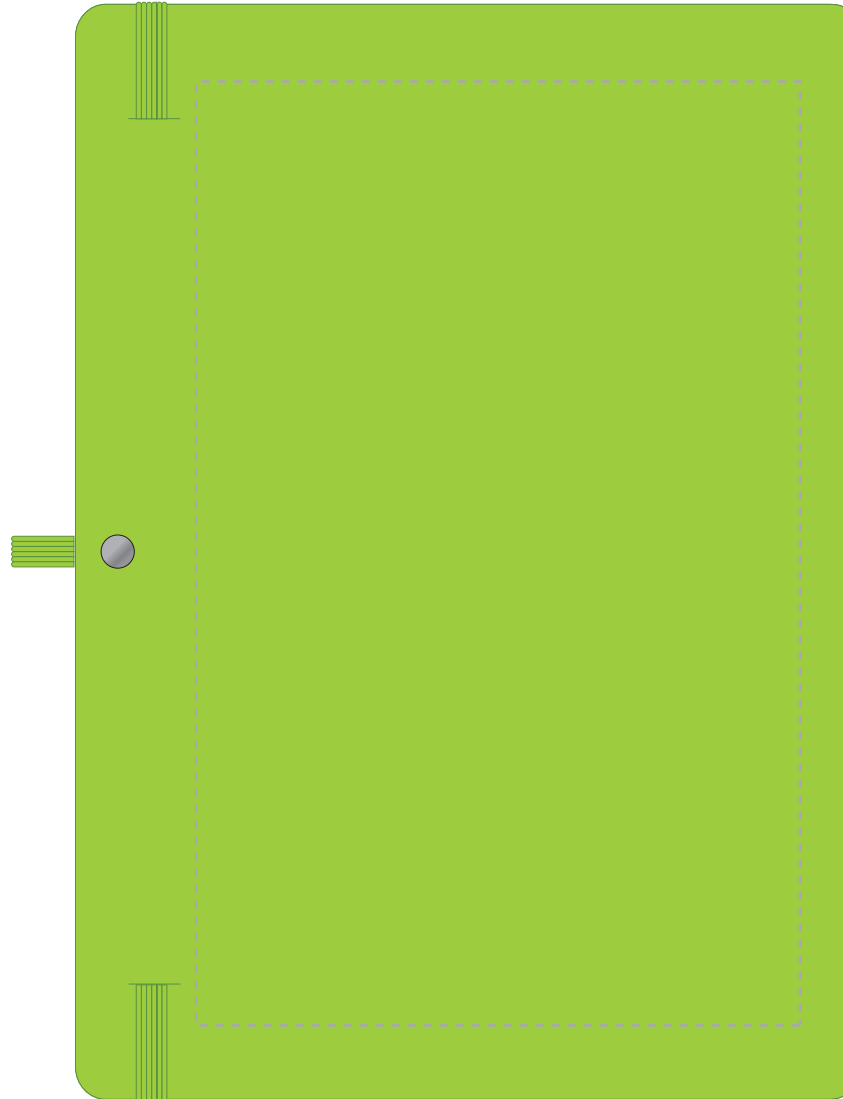

Due to the nature of the product the print position may vary by 2 - 3 mm

ARTWORK SCALE 50%  
FrontProduct Image for visualisation  
- colours may vary

- CENTRED TO PRINT AREA
- CENTRED TO NOTEBOOK

**The dashed line is to demonstrate print area and will not appear on your printed item****PLEASE NOTE:**

**PANTONE REFERENCE(S)**

- Colour 1
- Colour 2
- Colour 3
- Colour 4

Due to the nature of the product the print position may vary by 2 - 3 mm

ARTWORK SCALE 50%  
Back

Product Image for visualisation  
- colours may vary

- CENTRED TO PRINT AREA
- CENTRED TO NOTEBOOK

The dashed line is to demonstrate print area and will not appear on your printed item

**PLEASE NOTE:**

- All colours including print and product are for visual purposes only and should not be regarded as the actual colour of the product and print.
- Some products may vary from batch to batch and may differ from previous orders.
- The colour and texture of a product can also have an effect on the final print colour.
- By approving this order we accept that you understand these terms.